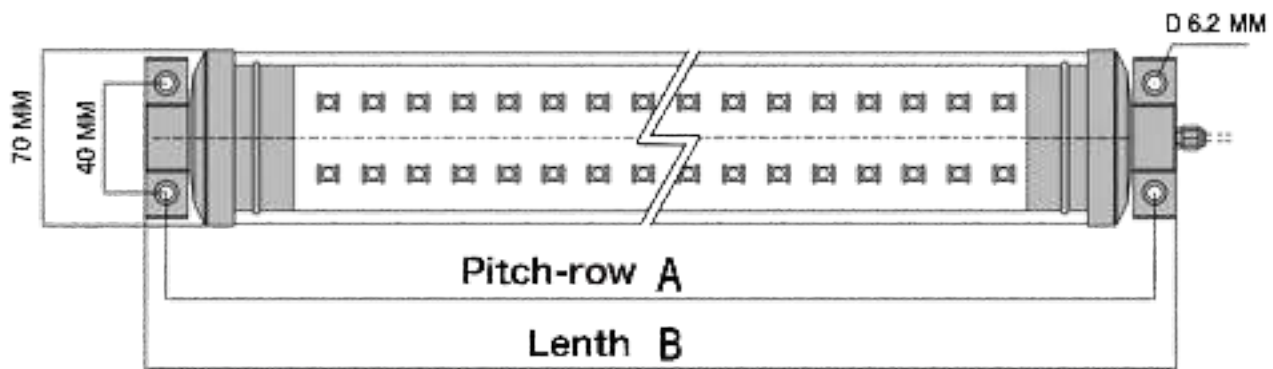

Stitech Co., Ltd
Tel: 080-5565553

NO: JY-570

Product Description

Power		Pitch-row(A)	Lenth(B)
4W	AC/DC 24/36V AC 110/220V	245MM	260MM
6W		305MM	320MM
8W		385MM	400MM
12W		515MM	530MM
16W		645MM	660MM
24W		945MM	960MM
32W	AC 110/220V	1205MM	1220MM
40W		1465MM	1480MM

NO: JY-571

Product Description			
Power	DC 24V/36V/48V AC 110V/220V	Pitch-row(A)	Lenth(B)
8W		345MM	320MM
10W		385MM	360MM
15W		515MM	490MM
20W		645MM	620MM
30W		945MM	920MM
50W		1250MM	920MM

NO: JY-571-1

Product Description			
Power	AC/DC 24/36V AC 110/220V	Pitch-row(A)	Lenth(B)
6W		233MM	280MM
10W		333MM	380MM
12W		398MM	445MM
20W		633MM	680MM
28W		833MM	880MM
30W		933MM	980MM
50W		1203MM	1250MM