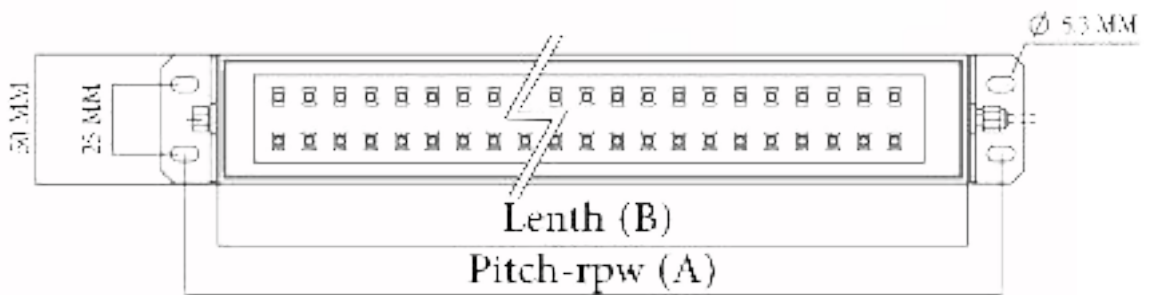

Stitech Co., Ltd
Tel: 080-5565553

NO: JY-570

Product Description

Power		Pitch-row(A)	Lenth(B)
4W	AC/DC 24/36V AC 110/220V	245MM	260MM
6W		305MM	320MM
8W		385MM	400MM
12W		515MM	530MM
16W		645MM	660MM
24W		945MM	960MM
32W	AC 110/220V	1205MM	1220MM
40W		1465MM	1480MM

NO: JY-571

Product Description			
Power	DC 24V/36V/48V AC 110V/220V	Pitch-row(A)	Lenth(B)
8W		345MM	320MM
10W		385MM	360MM
15W		515MM	490MM
20W		645MM	620MM
30W		945MM	920MM
50W		1250MM	920MM

NO: JY-571-1

Product Description			
Power	AC/DC 24/36V AC 110/220V	Pitch-row(A)	Lenth(B)
6W		233MM	280MM
10W		333MM	380MM
12W		398MM	445MM
20W		633MM	680MM
28W		833MM	880MM
30W		933MM	980MM
50W		1203MM	1250MM