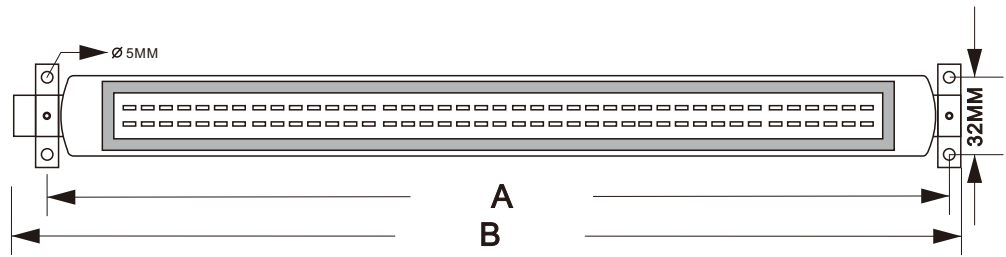

Stitech Co., Ltd
Tel: 080-5565553

NO: JY-570

Product Description

Power		Pitch-row(A)	Lenth(B)
4W	AC/DC 24/36V AC 110/220V	245MM	260MM
6W		305MM	320MM
8W		385MM	400MM
12W		515MM	530MM
16W		645MM	660MM
24W		945MM	960MM
32W	AC 110/220V	1205MM	1220MM
40W		1465MM	1480MM

NO: JY-571

Product Description			
Power	DC 24V/36V/48V AC 110V/220V	Pitch-row(A)	Lenth(B)
8W		345MM	320MM
10W		385MM	360MM
15W		515MM	490MM
20W		645MM	620MM
30W		945MM	920MM
50W		1250MM	920MM

NO: JY-571-1

Product Description			
Power	AC/DC 24/36V AC 110/220V	Pitch-row(A)	Lenth(B)
6W		233MM	280MM
10W		333MM	380MM
12W		398MM	445MM
20W		633MM	680MM
28W		833MM	880MM
30W		933MM	980MM
50W		1203MM	1250MM