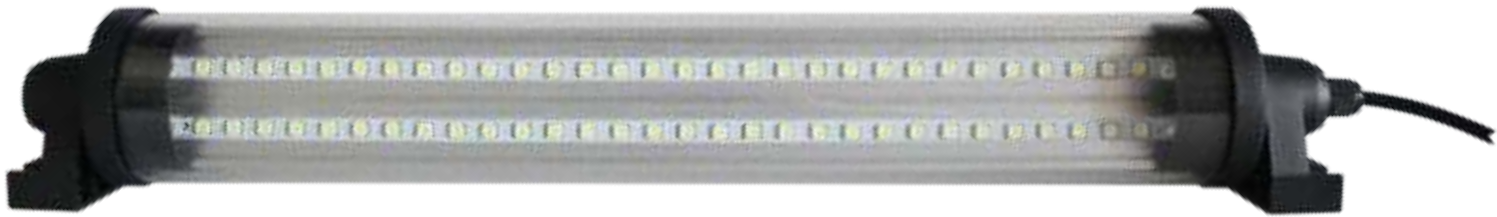

Stitech Co., Ltd
Tel: 080-5565553

NO: JY-570

Product Description

Power		Pitch-row(A)	Lenth(B)
4W	AC/DC 24/36V AC 110/220V	245MM	260MM
6W		305MM	320MM
8W		385MM	400MM
12W		515MM	530MM
16W		645MM	660MM
24W		945MM	960MM
32W	AC 110/220V	1205MM	1220MM
40W		1465MM	1480MM

NO: JY-571

Product Description			
Power	DC 24V/36V/48V AC 110V/220V	Pitch-row(A)	Lenth(B)
8W		345MM	320MM
10W		385MM	360MM
15W		515MM	490MM
20W		645MM	620MM
30W		945MM	920MM
50W		1250MM	920MM

NO: JY-571-1

Product Description			
Power	AC/DC 24/36V AC 110/220V	Pitch-row(A)	Lenth(B)
6W		233MM	280MM
10W		333MM	380MM
12W		398MM	445MM
20W		633MM	680MM
28W		833MM	880MM
30W		933MM	980MM
50W		1203MM	1250MM